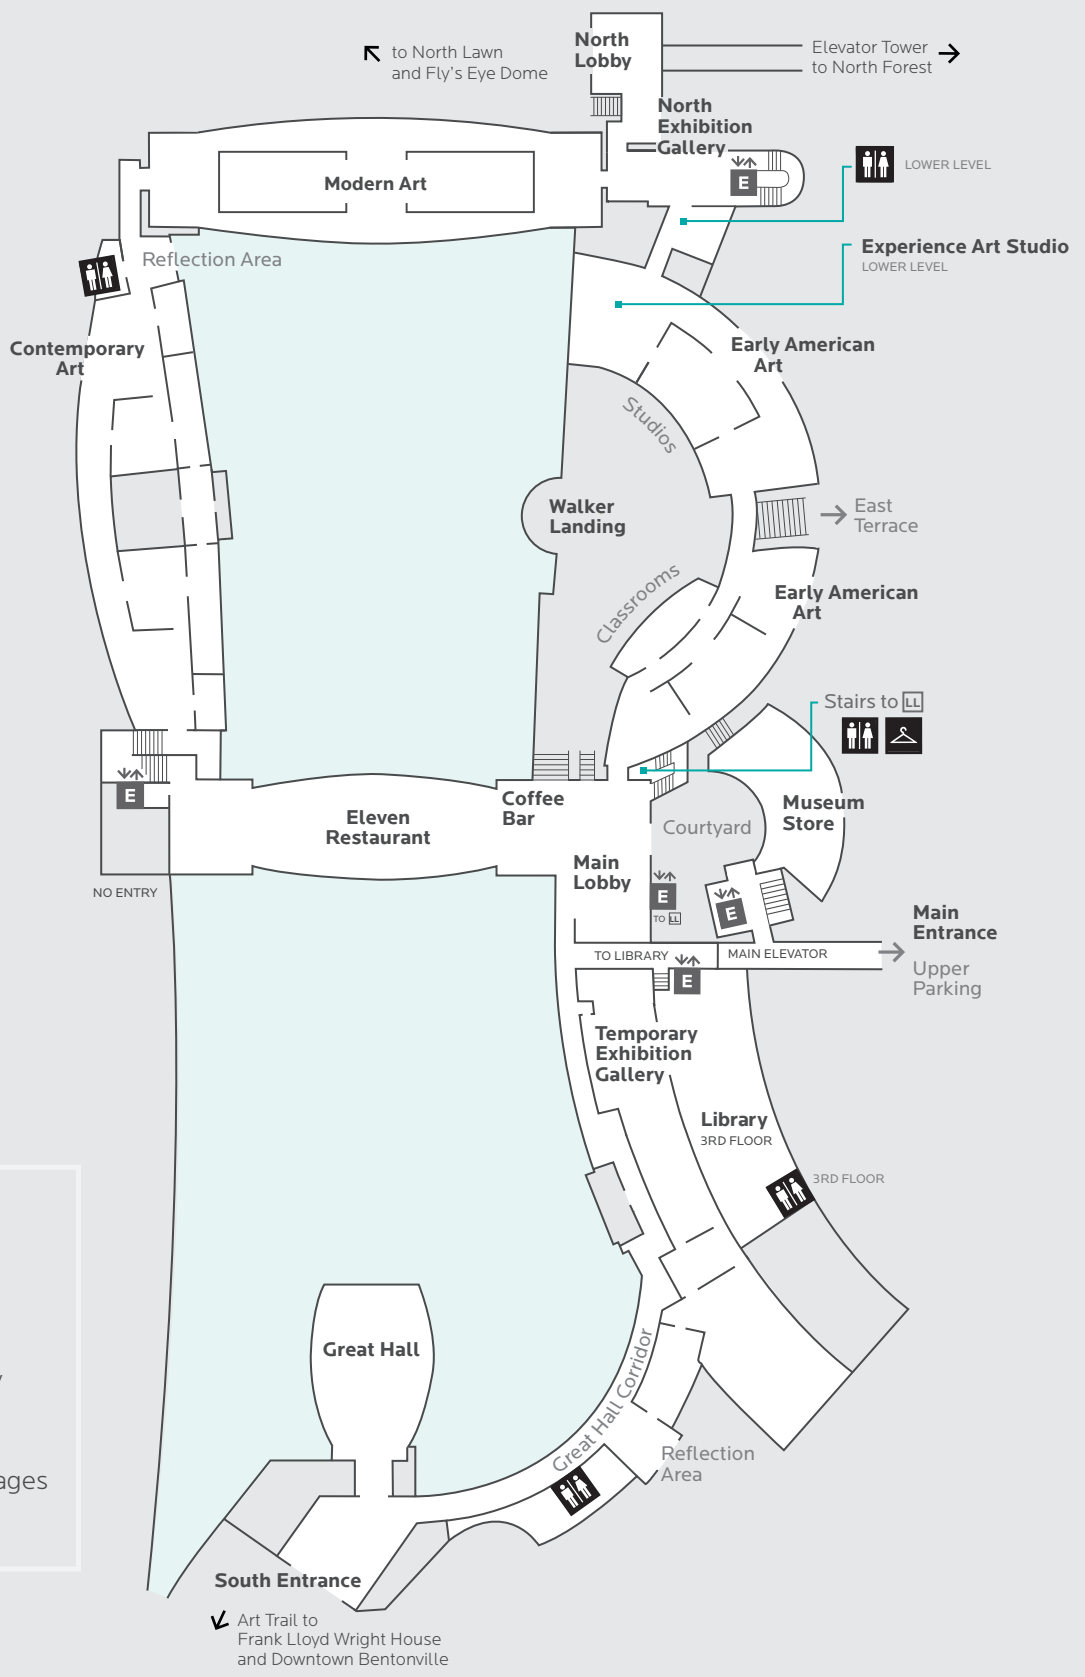

- LL** Lower Lobby
Restrooms
Checkroom
Walker Landing
Experience Art Studio
Studios + Classrooms

- L** Main Lobby
Galleries
Eleven
Museum Store
Great Hall
South Entrance
Restrooms
Checkroom

- 3** Lower Parking
Library

- 4** Main Entrance
Upper Parking

-  Please check large bags in the lower lobby
-  Non-flash photography only
-  No food or beverages in the galleries

↙ Art Trail to Frank Lloyd Wright House and Downtown Bentonville